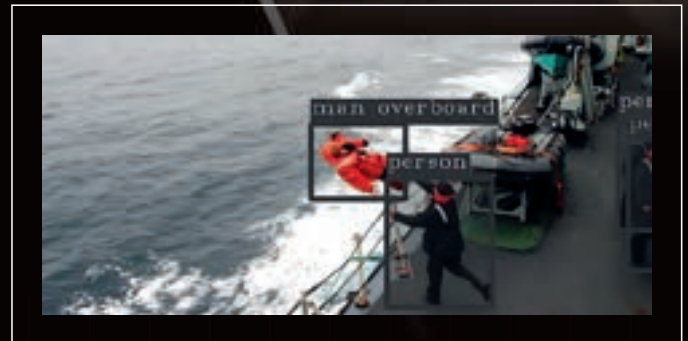

BLUESAFE

BlueSafe is an artificial AI pioneering security system specifically designed to operate as an integration with existing CCTV IP camera system for the safety of ship crew members. With BlueSafe, while detecting abnormalities such as fire, flames, smoke, people counting, and falls/fainting using the onboard cameras, it also provides situational awareness and real-time alarms to operators by detecting the ship and boat with the external cameras, as well as identifying hazards like crew members falling overboard.

BlueSafe offers a comprehensive solution for your safety by recording, analyzing, and managing both image and alarm data. This ensures that the ship's personnel are always prepared for abnormal situations and elevates the safety of the ship throughout the voyage.

BENEFITS

- Anomaly detection in camera footage on the platform
- Enhanced situational awareness
- Alerting ship personnel in case of anomalies
- Providing fast and effective response capabilities
- Detailed alarm management and access to past incidents

CAMERA CONFIGURATION AND MODEL MANAGEMENT

- Analyzing 20 or more video sources in parallel
- Ability to work with camera sets of different configurations
- Ability to use different detection models in analysis
- Ability to select detection models on a per-camera basis

AI PROCESSING UNIT

- NVIDIA GPU Set - 64+ GB VRAM
- 2 x 12+ Core Intel 12th Gen CPU
- 1 TB Storage

VIDEO ANALYSIS AND SITUATIONAL AWARENESS CAPABILITIES

- People Counting
- Fall and Faint Detection
- Man Overboard Detection
- Fire, Flame, and Smoke Detection
- Vessel and Boat Detection

RECOMMENDED VIDEO SOURCE FEATURES

- Day or Thermal Live or Recorded IP Video
- RTSP and RTP/UDP Protocol
- H.264 and H.265 Compression

DATA MANAGEMENT

- Recording of image and alarm data
- Ability to extract image and past alarm data

The AI processing unit will be configured according to the number of cameras in the integrated CCTV network.

havelsanglobal

havelsanglobal

havelsanglobal

Havelsan

havelsanglobal

www.havelsan.com