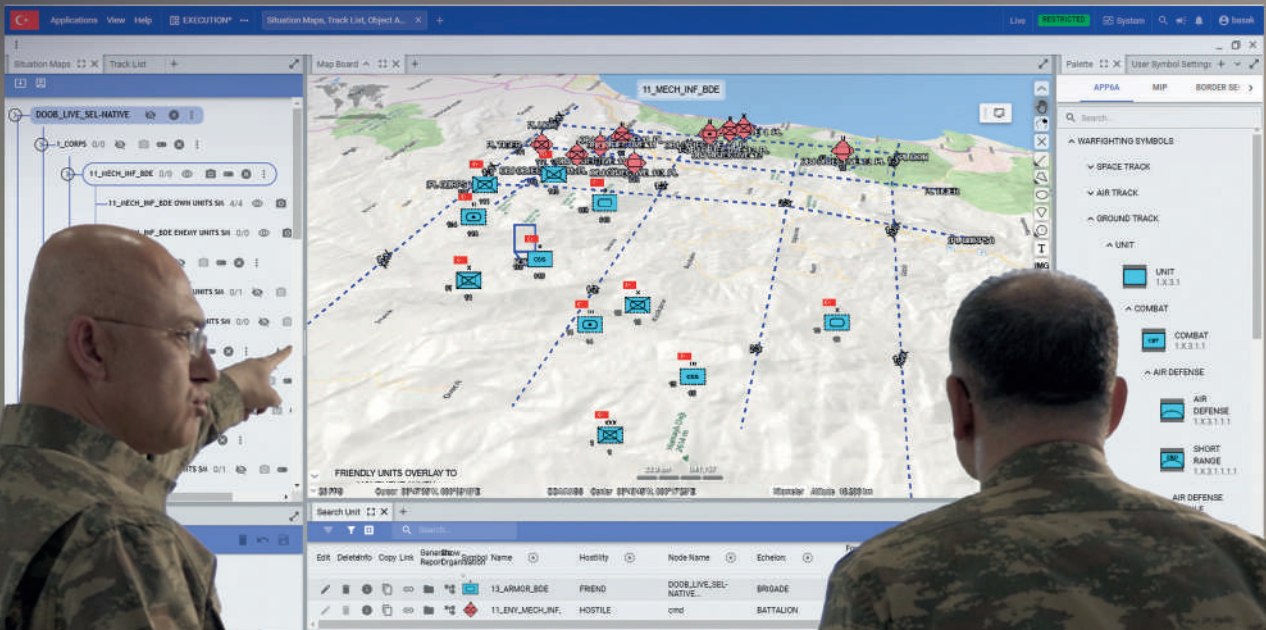

DOOB-HEADQUARTERS

Joint & Land C4ISR System

DOOB-HQ

Command, Control, Computers, Communications, Intelligence, Surveillance and Reconnaissance (C4ISR) Systems facilitate coordinated planning and management of military operations while creating an operational picture for all command levels. Effective C4ISR Systems that ensure situational awareness and quick information sharing on the modern battlefield is essential. HAVELSAN DOOB (Defense Out Of a Box) C4ISR Product Family includes DOOB-Headquarters (DOOB-HQ), DOOB-Tactical Battle Management System (DOOB-T BMS) and DOOB-Mobile (DOOB-M) to enhance military decision-making efficiency and improve situational awareness.

DOOB-HQ is a NATO-compatible Brigade-and-Above Joint Command and Control System that boasts high interoperability at both strategic and operational levels. This cutting-edge web-based system generates a Joint Common Operational Picture by continuously integrating Recognized Land, Maritime, and Air Pictures from various sources. By providing superior decision support for military administrative functions, **DOOB-HQ** facilitates the entire command control cycle—from planning to execution and evaluation of operations—empowering military commanders to make informed decisions quickly and effectively with its advanced capabilities.